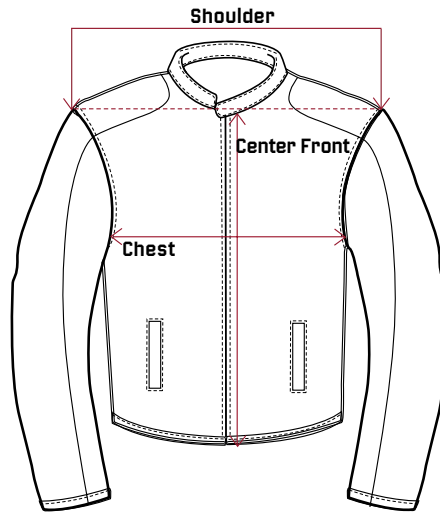

SIZE CHARTS

MEN'S V-TWIN FIT JACKETS								
SIZE	CHEST		SHOULDER		LEATHER CENTER FRONT		TEXTILE CENTER FRONT	
	IN	CM	IN	CM	IN	CM	IN	CM
S	43.3 - 44.9	110 - 114	20.5	52	21.5	55	22	56
M	46.5 - 48	118 - 122	20.9	53	22	56	22.5	57
L	49.6 - 51.2	126 - 130	21.5	54	22.5	57	23	58
XL	53.5 - 55.1	136 - 140	22	56	23	59	23.5	60
2XL	57.5 - 59	146 - 150	22.5	58	24	61	24.4	62
3XL	61.4 - 63	156 - 160	23.5	60	24.5	63	25.2	64
4XL	65.4 - 66.9	166 - 170	24.4	62	25.6	65	26	66
5XL	69.3 - 70.9	176 - 180	25.2	64	26.5	67	26.8	68

MEN'S CASUAL FIT JACKETS						
SIZE	CHEST		SHOULDER		CENTER FRONT	
	IN	CM	IN	CM	IN	CM
S	46.5	118	20.9	53	24.8	63
M	49.6	126	21.26	54	25.2	64
L	52.8	134	21.7	55	25.6	65
XL	56.7	144	22.5	57	26.4	67
2XL	60.6	154	23.2	59	27.2	69
3XL	64.6	164	24	61	27.9	71
4XL	68.5	174	24.8	63	28.7	73
4XL	72.4	184	25.6	65	29.5	75

Casual fit is a looser fit with wider shoulders and body than the V-Twin fit.

MEN'S TOUR JACKET						
SIZE	CHEST		SHOULDER		CENTER FRONT	
	IN	CM	IN	CM	IN	CM
S	46.5	118	23	58	22.5	57
M	49.6	126	23	59	23	58
L	52.8	134	23.5	60	23	59
XL	56.7	144	24.4	62	24	61
2XL	60.6	154	25.2	64	24.8	63
3XL	64.6	164	26	66	25.6	65
4XL	68.5	174	26.8	68	26.4	67
5XL	72.4	184	27.5	70	27.2	69

MEN'S V-TWIN FIT VESTS						
SIZE	CHEST		SHOULDER		CENTER FRONT	
	IN	CM	IN	CM	IN	CM
S	42	106	15	38	13.2	33.5
M	45	114	15.4	39	14.4	36.5
L	48	122	15.7	40	14.8	37.5
XL	52	132	16.5	42	15.6	39.5
2XL	56	142	17.3	44	16.3	41.5
3XL	60	152	18.1	46	17.1	43.5
4XL	64	162	18.9	48	17.9	45.5
5XL	68	172	19.7	50	18.7	47.5