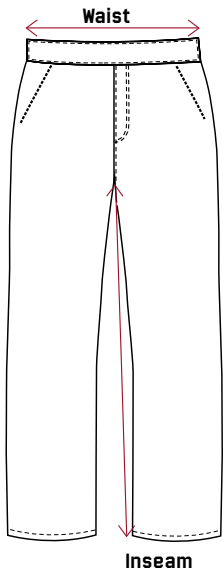

SIZE CHARTS

MEN'S V-TWIN FIT JACKETS								
SIZE	CHEST		SHOULDER		LEATHER CENTER FRONT		TEXTILE CENTER FRONT	
	IN	CM	IN	CM	IN	CM	IN	CM
S	43.3 - 44.9	110 - 114	20.5	52	21.5	55	22	56
M	46.5 - 48	118 - 122	20.9	53	22	56	22.5	57
L	49.6 - 51.2	126 - 130	21.5	54	22.5	57	23	58
XL	53.5 - 55.1	136 - 140	22	56	23	59	23.5	60
2XL	57.5 - 59	146 - 150	22.5	58	24	61	24.4	62
3XL	61.4 - 63	156 - 160	23.5	60	24.5	63	25.2	64
4XL	65.4 - 66.9	166 - 170	24.4	62	25.6	65	26	66
5XL	69.3 - 70.9	176 - 180	25.2	64	26.5	67	26.8	68

MEN'S CASUAL FIT JACKETS						
SIZE	CHEST		SHOULDER		CENTER FRONT	
	IN	CM	IN	CM	IN	CM
S	46.5	118	20.9	53	24.8	63
M	49.6	126	21.26	54	25.2	64
L	52.8	134	21.7	55	25.6	65
XL	56.7	144	22.5	57	26.4	67
2XL	60.6	154	23.2	59	27.2	69
3XL	64.6	164	24	61	27.9	71
4XL	68.5	174	24.8	63	28.7	73
4XL	72.4	184	25.6	65	29.5	75

MEN'S V-TWIN FIT VESTS						
SIZE	CHEST		SHOULDER		CENTER FRONT	
	IN	CM	IN	CM	IN	CM
S	42	106	15	38	13.2	33.5
M	45	114	15.4	39	14.4	36.5
L	48	122	15.7	40	14.8	37.5
XL	52	132	16.5	42	15.6	39.5
2XL	56	142	17.3	44	16.3	41.5
3XL	60	152	18.1	46	17.1	43.5
4XL	64	162	18.9	48	17.9	45.5
5XL	68	172	19.7	50	18.7	47.5

WOMEN'S V-TWIN FIT JACKETS						
SIZE	CHEST		SHOULDER		CENTER FRONT	
	IN	CM	IN	CM	IN	CM
XS	37	94	17	43	19.7 - 22	50 - 56
S	39.5	100	17.3	44	20.5 - 22.8	52 - 58
M	41.5	106	17.7	45	21.3 - 23.6	54 - 60
L	44	112	18.1	46	22 - 24.4	56 - 62
XL	47	120	18.9	48	22.8 - 25.2	58 - 64
2XL	50.4	128	19.7	50	23.6 - 26	60 - 66
3XL	53.5	136	20.5	52	24.4 - 26.8	62 - 68
1W	48.4	123	19.3	49	22.8	58
2W	51.6	131	20.1	51	23.6	60
3W	54.7	139	20.9	53	24.4	62