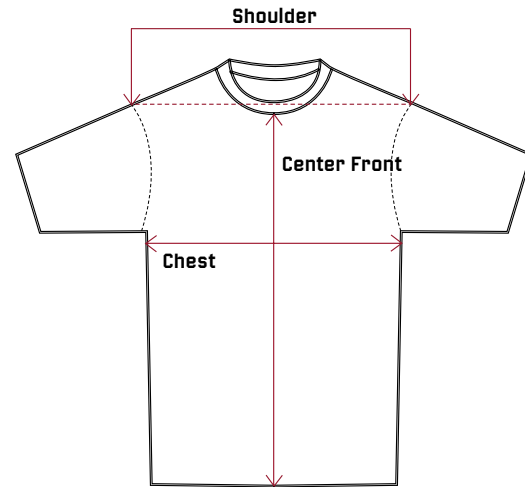

SIZE CHARTS

MEN'S V-TWIN FIT JACKETS								
SIZE	CHEST		SHOULDER		LEATHER CENTER FRONT		TEXTILE CENTER FRONT	
	IN	CM	IN	CM	IN	CM	IN	CM
S	43.3 - 44.9	110 - 114	20.5	52	21.5	55	22	56
M	46.5 - 48	118 - 122	20.9	53	22	56	22.5	57
L	49.6 - 51.2	126 - 130	21.5	54	22.5	57	23	58
XL	53.5 - 55.1	136 - 140	22	56	23	59	23.5	60
2XL	57.5 - 59	146 - 150	22.5	58	24	61	24.4	62
3XL	61.4 - 63	156 - 160	23.5	60	24.5	63	25.2	64
4XL	65.4 - 66.9	166 - 170	24.4	62	25.6	65	26	66
5XL	69.3 - 70.9	176 - 180	25.2	64	26.5	67	26.8	68

MEN'S CASUAL FIT JACKETS						
SIZE	CHEST		SHOULDER		CENTER FRONT	
	IN	CM	IN	CM	IN	CM
S	46.5	118	20.9	53	24.8	63
M	49.6	126	21.26	54	25.2	64
L	52.8	134	21.7	55	25.6	65
XL	56.7	144	22.5	57	26.4	67
2XL	60.6	154	23.2	59	27.2	69
3XL	64.6	164	24	61	27.9	71
4XL	68.5	174	24.8	63	28.7	73
4XL	72.4	184	25.6	65	29.5	75

Casual fit is a looser fit with wider shoulders and body than the V-Twin fit.

MEN'S TOUR JACKET						
SIZE	CHEST		SHOULDER		CENTER FRONT	
	IN	CM	IN	CM	IN	CM
S	46.5	118	23	58	22.5	57
M	49.6	126	23	59	23	58
L	52.8	134	23.5	60	23	59
XL	56.7	144	24.4	62	24	61
2XL	60.6	154	25.2	64	24.8	63
3XL	64.6	164	26	66	25.6	65
4XL	68.5	174	26.8	68	26.4	67
5XL	72.4	184	27.5	70	27.2	69

MEN'S V-TWIN FIT VESTS						
SIZE	CHEST		SHOULDER		CENTER FRONT	
	IN	CM	IN	CM	IN	CM
S	42	106	15	38	13.2	33.5
M	45	114	15.4	39	14.4	36.5
L	48	122	15.7	40	14.8	37.5
XL	52	132	16.5	42	15.6	39.5
2XL	56	142	17.3	44	16.3	41.5
3XL	60	152	18.1	46	17.1	43.5
4XL	64	162	18.9	48	17.9	45.5
5XL	68	172	19.7	50	18.7	47.5