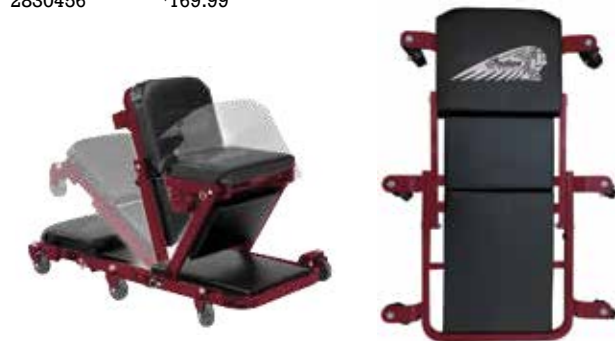

Factory Original Paint. Also available in Aerosol (12oz.) and 1 Quart Cans.

Indian Motorcycle® Magnetic Parts Tray

2830433	\$4.99
---------	--------

Leather Care Kit

2205789	\$49.99
---------	---------

Fits 2014 Chieftain®, 2014 Chief® Classic & 2014 Chief® Vintage

Indian Motorcycle® 3-Position Garage Creeper

2830456	\$169.99
---------	----------

INTRO
2-15

SCOUT® &
SCOUT® SIXTY
16-35

CHIEF CLASSIC &
CHIEF DARK HORSE®
36-57

CHIEF VINTAGE &
INDIAN SPRINGFIELD™
58-85

CHIEFTAIN® &
CHIEFTAIN
DARK HORSE®
86-117